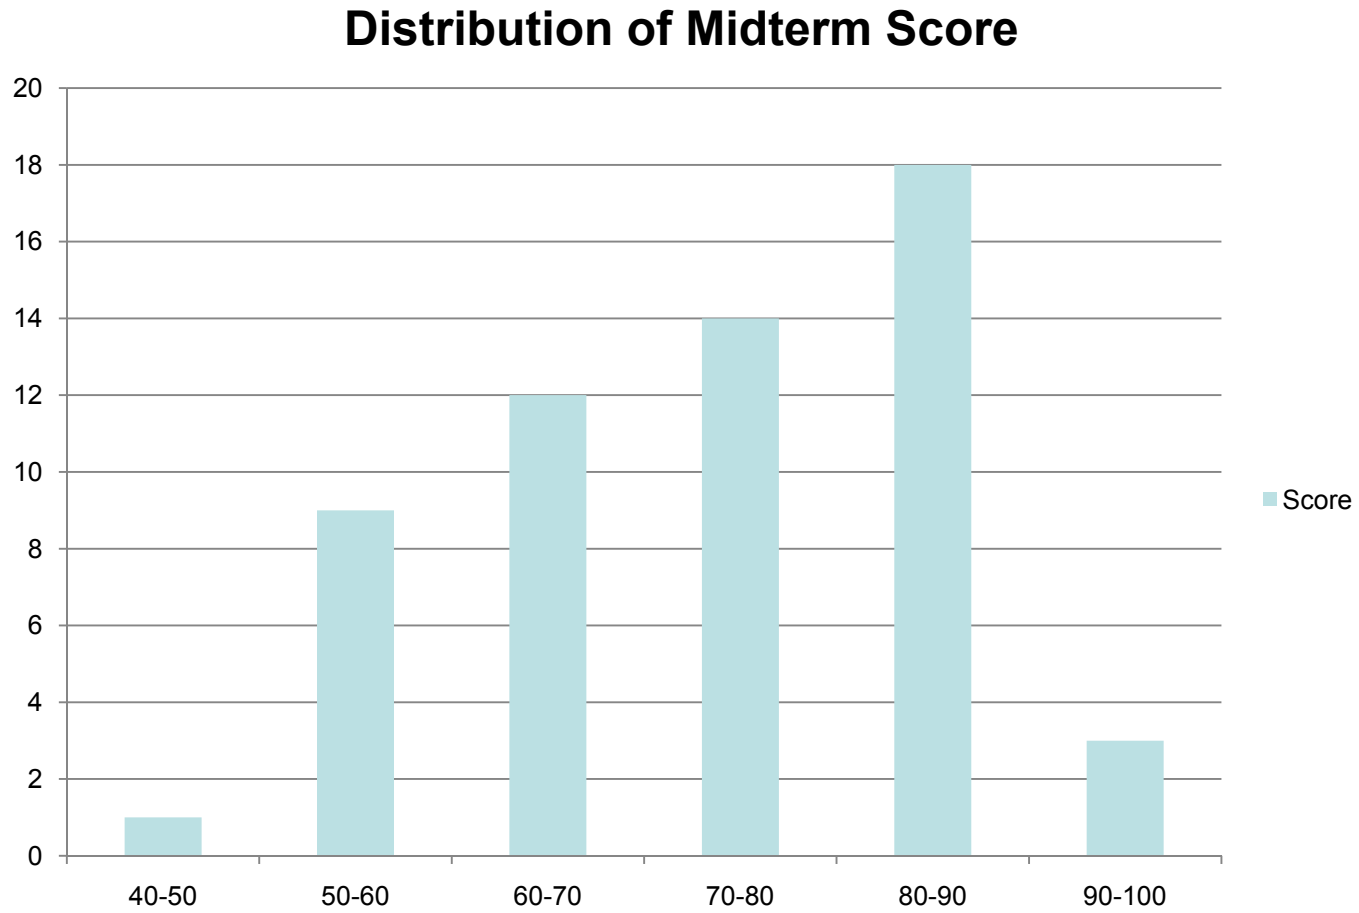

Distribution of Midterm Score

Distribution of Accumulated Score to Date

Notice of Possible Failure to Pass

- Scores normalized to 100 (57 students in total)

- Somewhat dangerous (4), Accumulated Score ≤ 65

496062096 497470197 498479475 495470014

- Dangerous (7), Accumulated Score ≤ 60

497470082 497470159 497470226 497470305

497470367 497470460 497470460

- Extremely dangerous (3), Accumulated Score ≤ 50

497470288 497470410 494080501