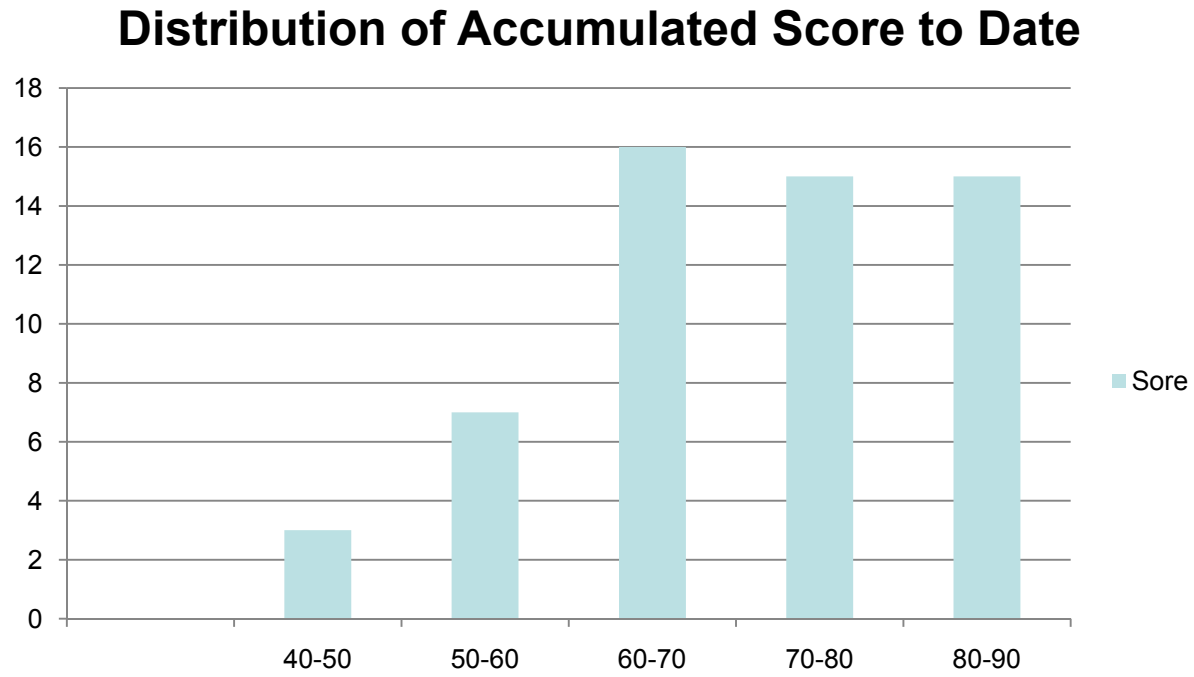

Distribution of Midterm Score

Distribution of Accumulated Score to Date

Notice of Possible Failure to Pass

- Scores normalized to 100 (57 students in total)

- Somewhat dangerous (4), Accumulated Score ≤ 65

496062096 497470197 498479475 495470014

- Dangerous (7), Accumulated Score ≤ 60

497470082 497470159 497470226 497470305

497470367 497470460 497470460

- Extremely dangerous (3), Accumulated Score ≤ 50

497470288 497470410 494080501